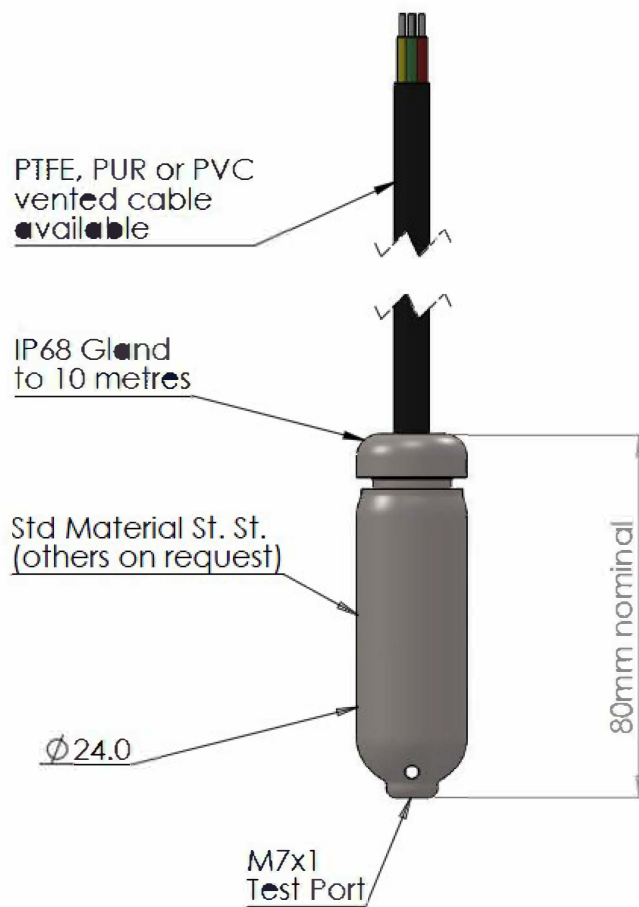

Outline Drawing

Accessories

Cable support hanger

Cable Terminal Box with Vent

Wall mounted digital indicator,
20mm clearly visible digit height

2 West Main Street
Victor, NY 14564
585-461-2110
sales@mctram.com